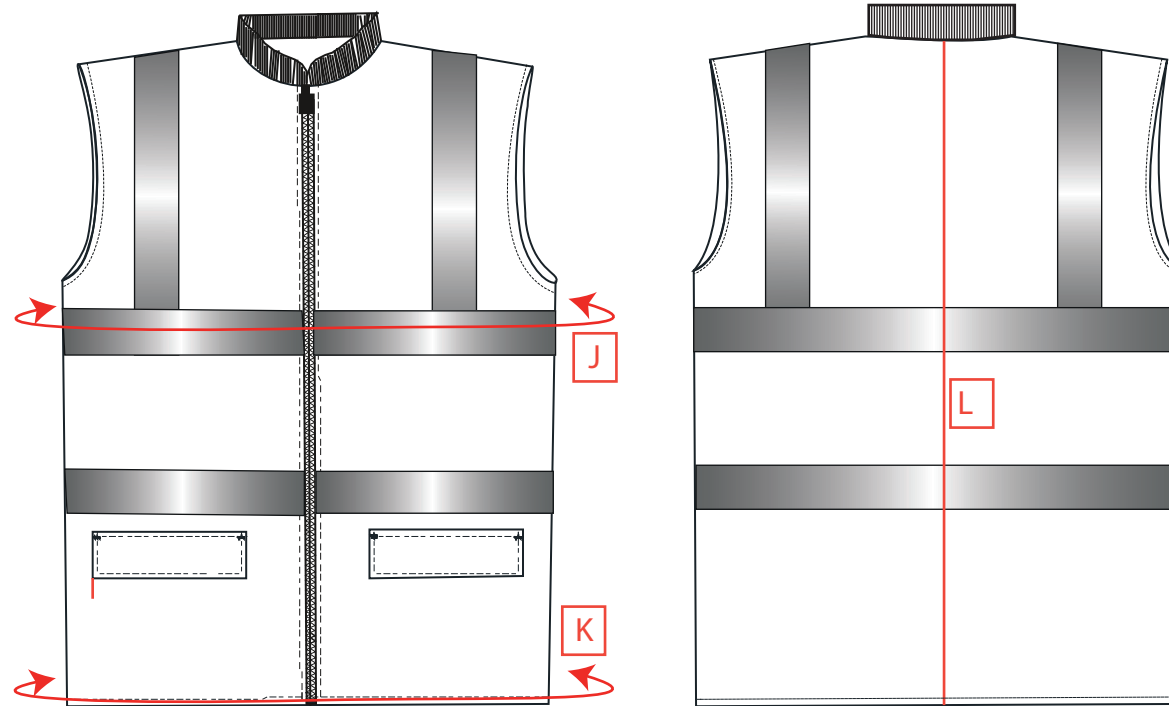

STYLE NO: S471

DESCRIPTION: Hi Vis 4-in-1 Contrast Jacket

OUTER JACKET

Outer Jacket											
MEASUREMENTS		XS	S	M	L	XL	2XL	3XL	4XL	5XL	TOL
		80-88	92-96	100-104	108-112	116-124	128-132	136-144	148-152	156-162	
Jacket Chest	A	110	118	126	134	142	150	158	166	178	1.5
Hem	B	110	118	126	134	142	150	158	166	178	1.5
Collar to cuff (Incl. Cuff)	C	81	82	83	84	85	86	87	88	89	1
Center Back to Hem	D	82	83	84	85	86	87	88	89	90	1

STYLE NO: S471

DESCRIPTION: Hi Vis 4-in-1 Contrast Jacket

BODYWARMER

Reversible Bodywarmer											
MEASUREMENTS		XS	S	M	L	XL	XXL	3XL	4XL	5XL	
Chest	J	102	110	118	126	134	142	150	158	166	1.5
Hem	K	102	110	118	126	134	142	150	158	166	1.5
Nape to hem	L	72	72	72	74	74	76	76	78	78	1