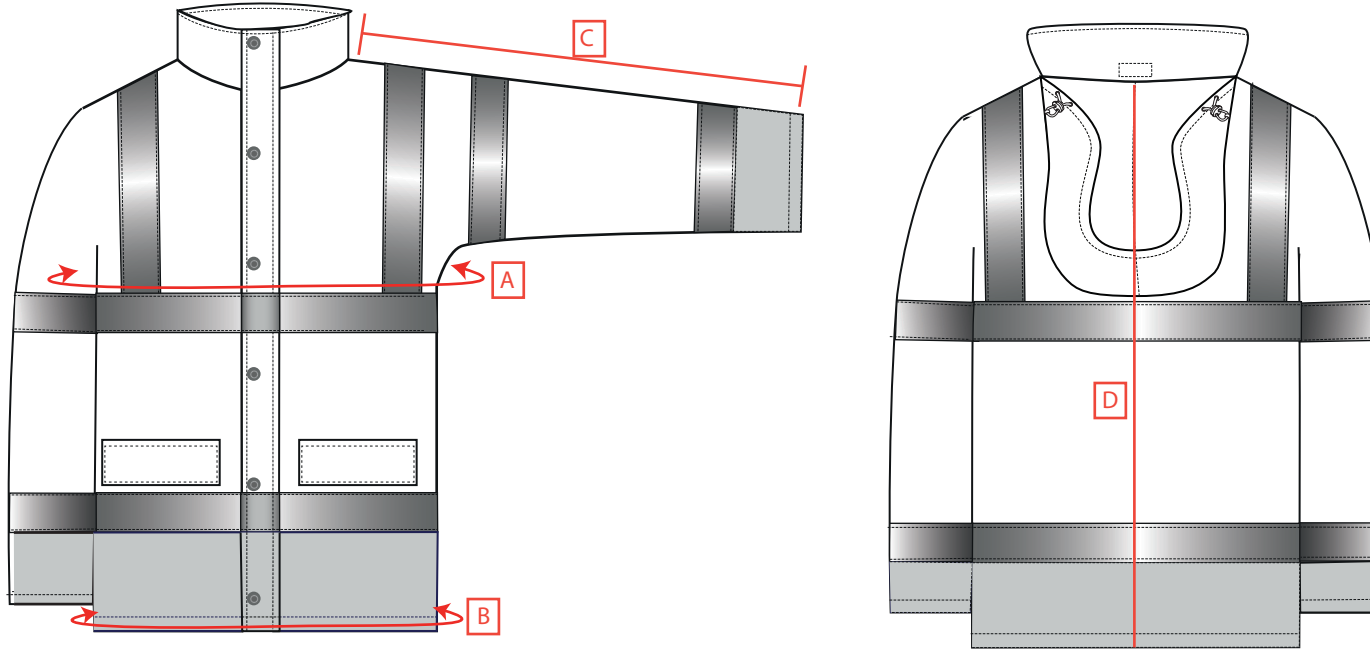

STYLE NO: S471

DESCRIPTION: Hi Vis 4-in-1 Contrast Jacket

OUTER JACKET

Outer Jacket											
MEASUREMENTS		XS	S	M	L	XL	2XL	3XL	4XL	5XL	TOL
		80-88	92-96	100-104	108-112	116-124	128-132	136-144	148-152	156-162	
Jacket Chest	A	110	118	126	134	142	150	158	166	178	1.5
Hem	B	110	118	126	134	142	150	158	166	178	1.5
Collar to cuff (Incl. Cuff)	C	81	82	83	84	85	86	87	88	89	1
Center Back to Hem	D	82	83	84	85	86	87	88	89	90	1

STYLE NO: S471

DESCRIPTION: Hi Vis 4-in-1 Contrast Jacket

BODYWARMER

Reversible Bodywarmer											
MEASUREMENTS		XS	S	M	L	XL	XXL	3XL	4XL	5XL	
Chest	J	102	110	118	126	134	142	150	158	166	1.5
Hem	K	102	110	118	126	134	142	150	158	166	1.5
Nape to hem	L	72	72	72	74	74	76	76	78	78	1